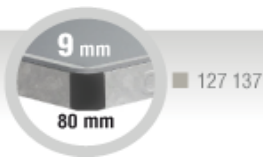

**OUTDOOR MAT TOP**  
STRATIFIÉ

COMPLETELY  
WEATHERPROOF

SHOCK  
RESISTANT

WITHSTANDS

FIRE RESISTANT

GRAFFITI  
RESISTANT

REFERENCE	
Designation	TABLE PARK
Colour- Reference	Grey - 127 137
Use	Outdoor
PERFORMANCE	
Playing surface	Resin laminated
Panel thickness	9 mm
Frame	80 mm
Leg type	Hot-dip galvanization steel
Leg dimensions	Diameter 90 mm
Adjustment block	-
Net adjustment	Tension – Height (with Advance net kit)
SAFETY	
Locking system	-
Locking points	-
Norm	EN 14468-1
Protective corners	Yes
COMFORT OF USE	
Single player option	-
Wheelchair play	-
Tabletop finish	MATTOP
Compact technology	-
Ball storage	-
Bat storage	-
Bat protection	-
Net	Steel Fixed (Kit with Advance net available)
Wheel model	-
Wheel size	-
Brakes	-
Balls dispensers	-
Easy-track	-
DIMENSIONS	
Playing position	
Tabletop dimension	
Package	
WEIGHT	
Table weight	162 kg (362 kg with ballast kit)
Packaged weight	282 (without any fastening kit)
OTHER CHARACTERISTICS	
Guarantee	10 years
Tabletop guarantee	10 years on tabletops
Availability of piece	10 years from the date of purchase (contact us if more)
Approval	FFTT Leisure
Class	B